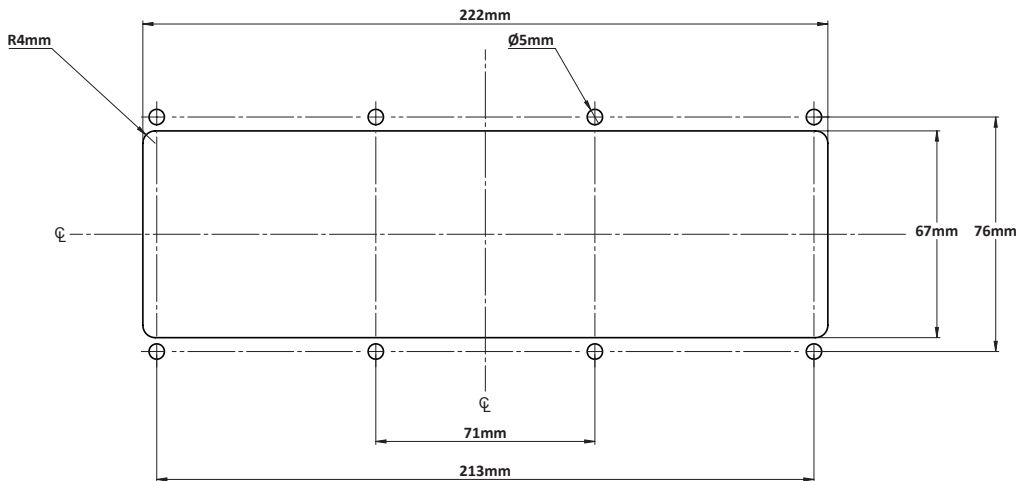

Techna WINDOW CUT-OUT DIMENSIONS

WINtec Window Panel Cut-Out Dimensions

WINtec02

WINtec04

WINtec06

WINtec08

WINtec Window Panel Cut-Out Dimensions

WINtec10

WINtec12

WINtec13

WINtec Window Panel Cut-Out Dimensions

WINtec16

WINtec18