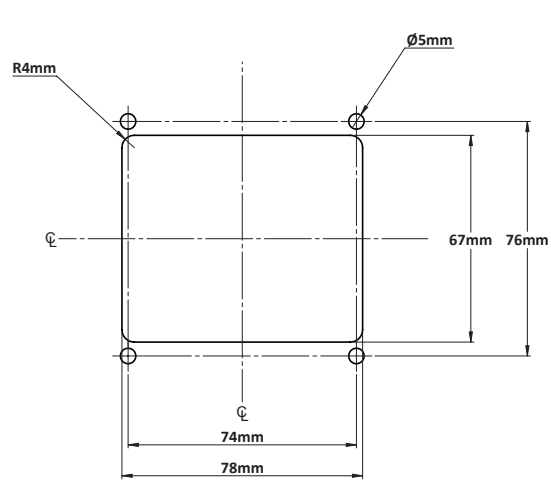

Techna WINDOW CUT-OUT DIMENSIONS

WINtec Window Panel Cut-Out Dimensions

WINtec02

WINtec04

WINtec06

WINtec08

WINtec Window Panel Cut-Out Dimensions

WINtec10

WINtec12

WINtec13

WINtec Window Panel Cut-Out Dimensions

WINtec16

WINtec18