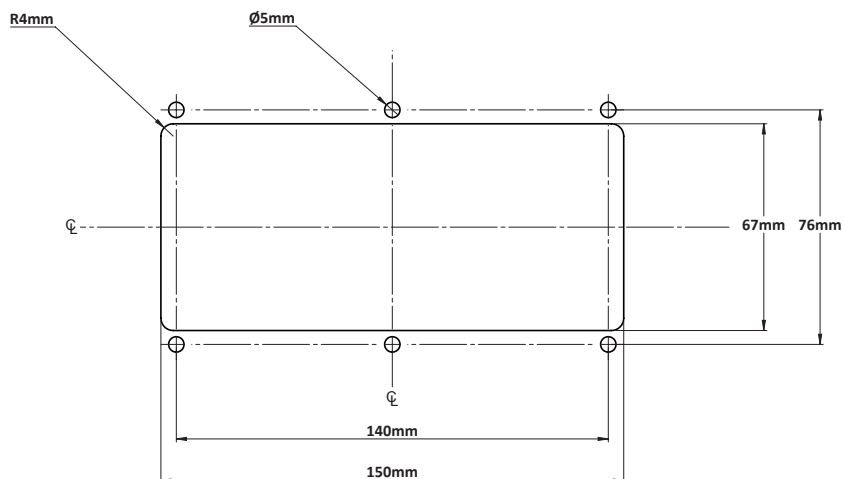

Techna WINDOW CUT-OUT DIMENSIONS

WINtec Window Panel Cut-Out Dimensions

WINtec02

WINtec04

WINtec06

WINtec08

WINtec Window Panel Cut-Out Dimensions

WINtec10

WINtec12

WINtec13

WINtec Window Panel Cut-Out Dimensions

WINtec16

WINtec18