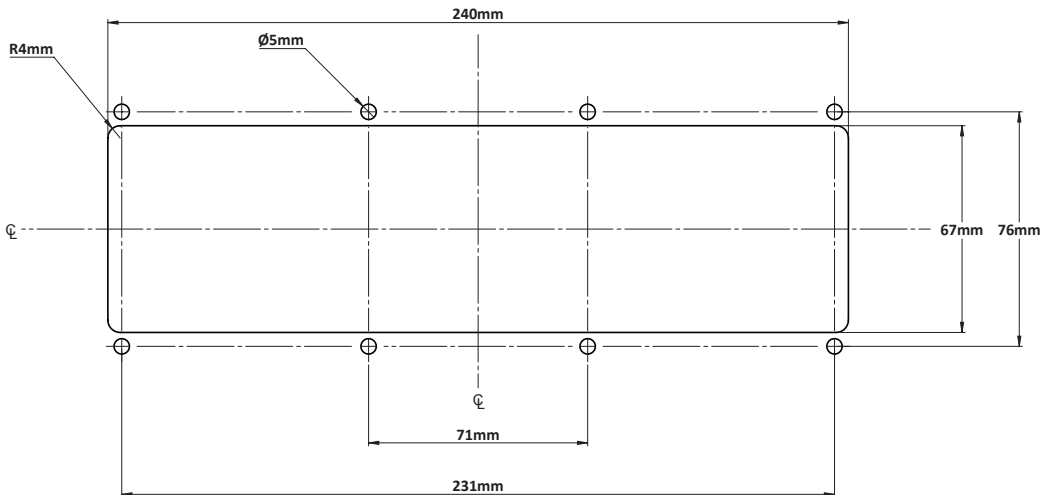

Techna WINDOW CUT-OUT DIMENSIONS

WINtec Window Panel Cut-Out Dimensions

WINtec02

WINtec04

WINtec06

WINtec08

WINtec Window Panel Cut-Out Dimensions

WINtec10

WINtec12

WINtec13

WINtec Window Panel Cut-Out Dimensions

WINtec16

WINtec18