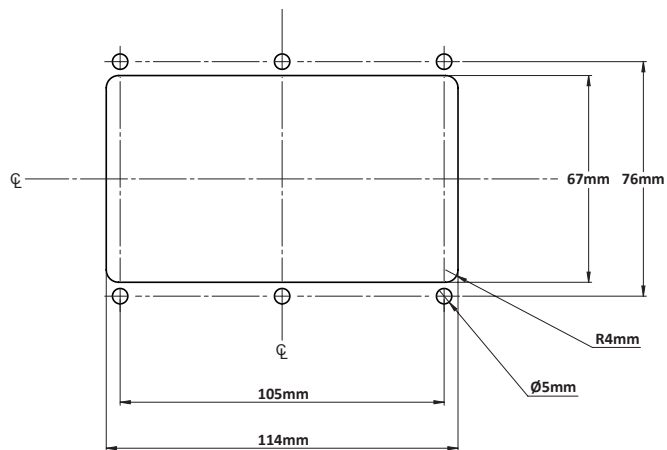

Techna WINDOW CUT-OUT DIMENSIONS

WINtec Window Panel Cut-Out Dimensions

WINtec02

WINtec04

WINtec06

WINtec08

WINtec Window Panel Cut-Out Dimensions

WINtec10

WINtec12

WINtec13

WINtec Window Panel Cut-Out Dimensions

WINtec16

WINtec18