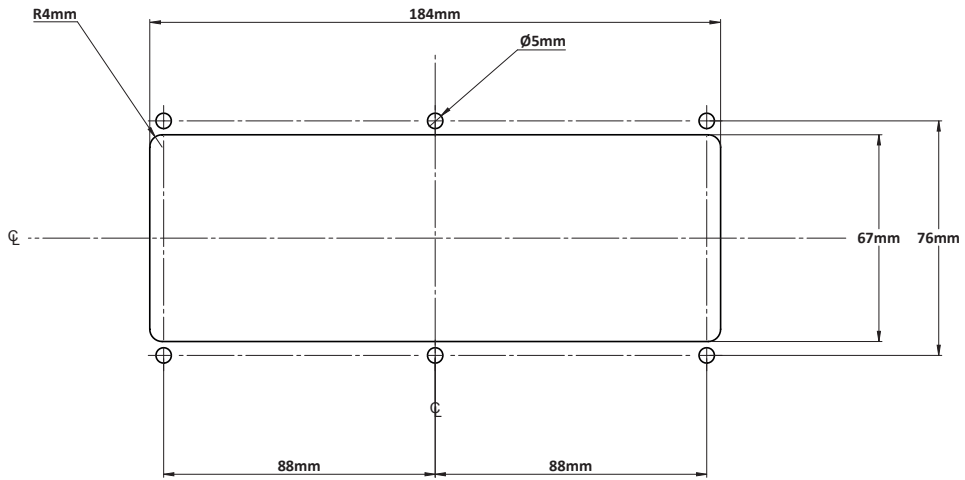

Techna WINDOW CUT-OUT DIMENSIONS

WINtec Window Panel Cut-Out Dimensions

WINtec02

WINtec04

WINtec06

WINtec08

WINtec Window Panel Cut-Out Dimensions

WINtec10

WINtec12

WINtec13

WINtec Window Panel Cut-Out Dimensions

WINtec16

WINtec18