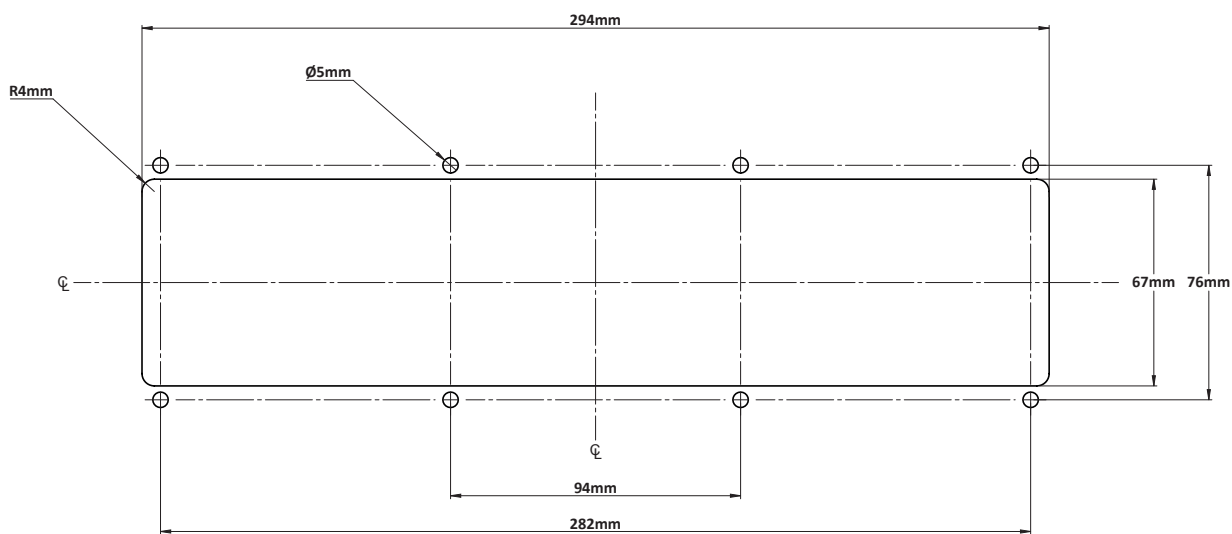

Techna WINDOW CUT-OUT DIMENSIONS

WINtec Window Panel Cut-Out Dimensions

WINtec02

WINtec04

WINtec06

WINtec08

WINtec Window Panel Cut-Out Dimensions

WINtec10

WINtec12

WINtec13

WINtec Window Panel Cut-Out Dimensions

WINtec16

WINtec18